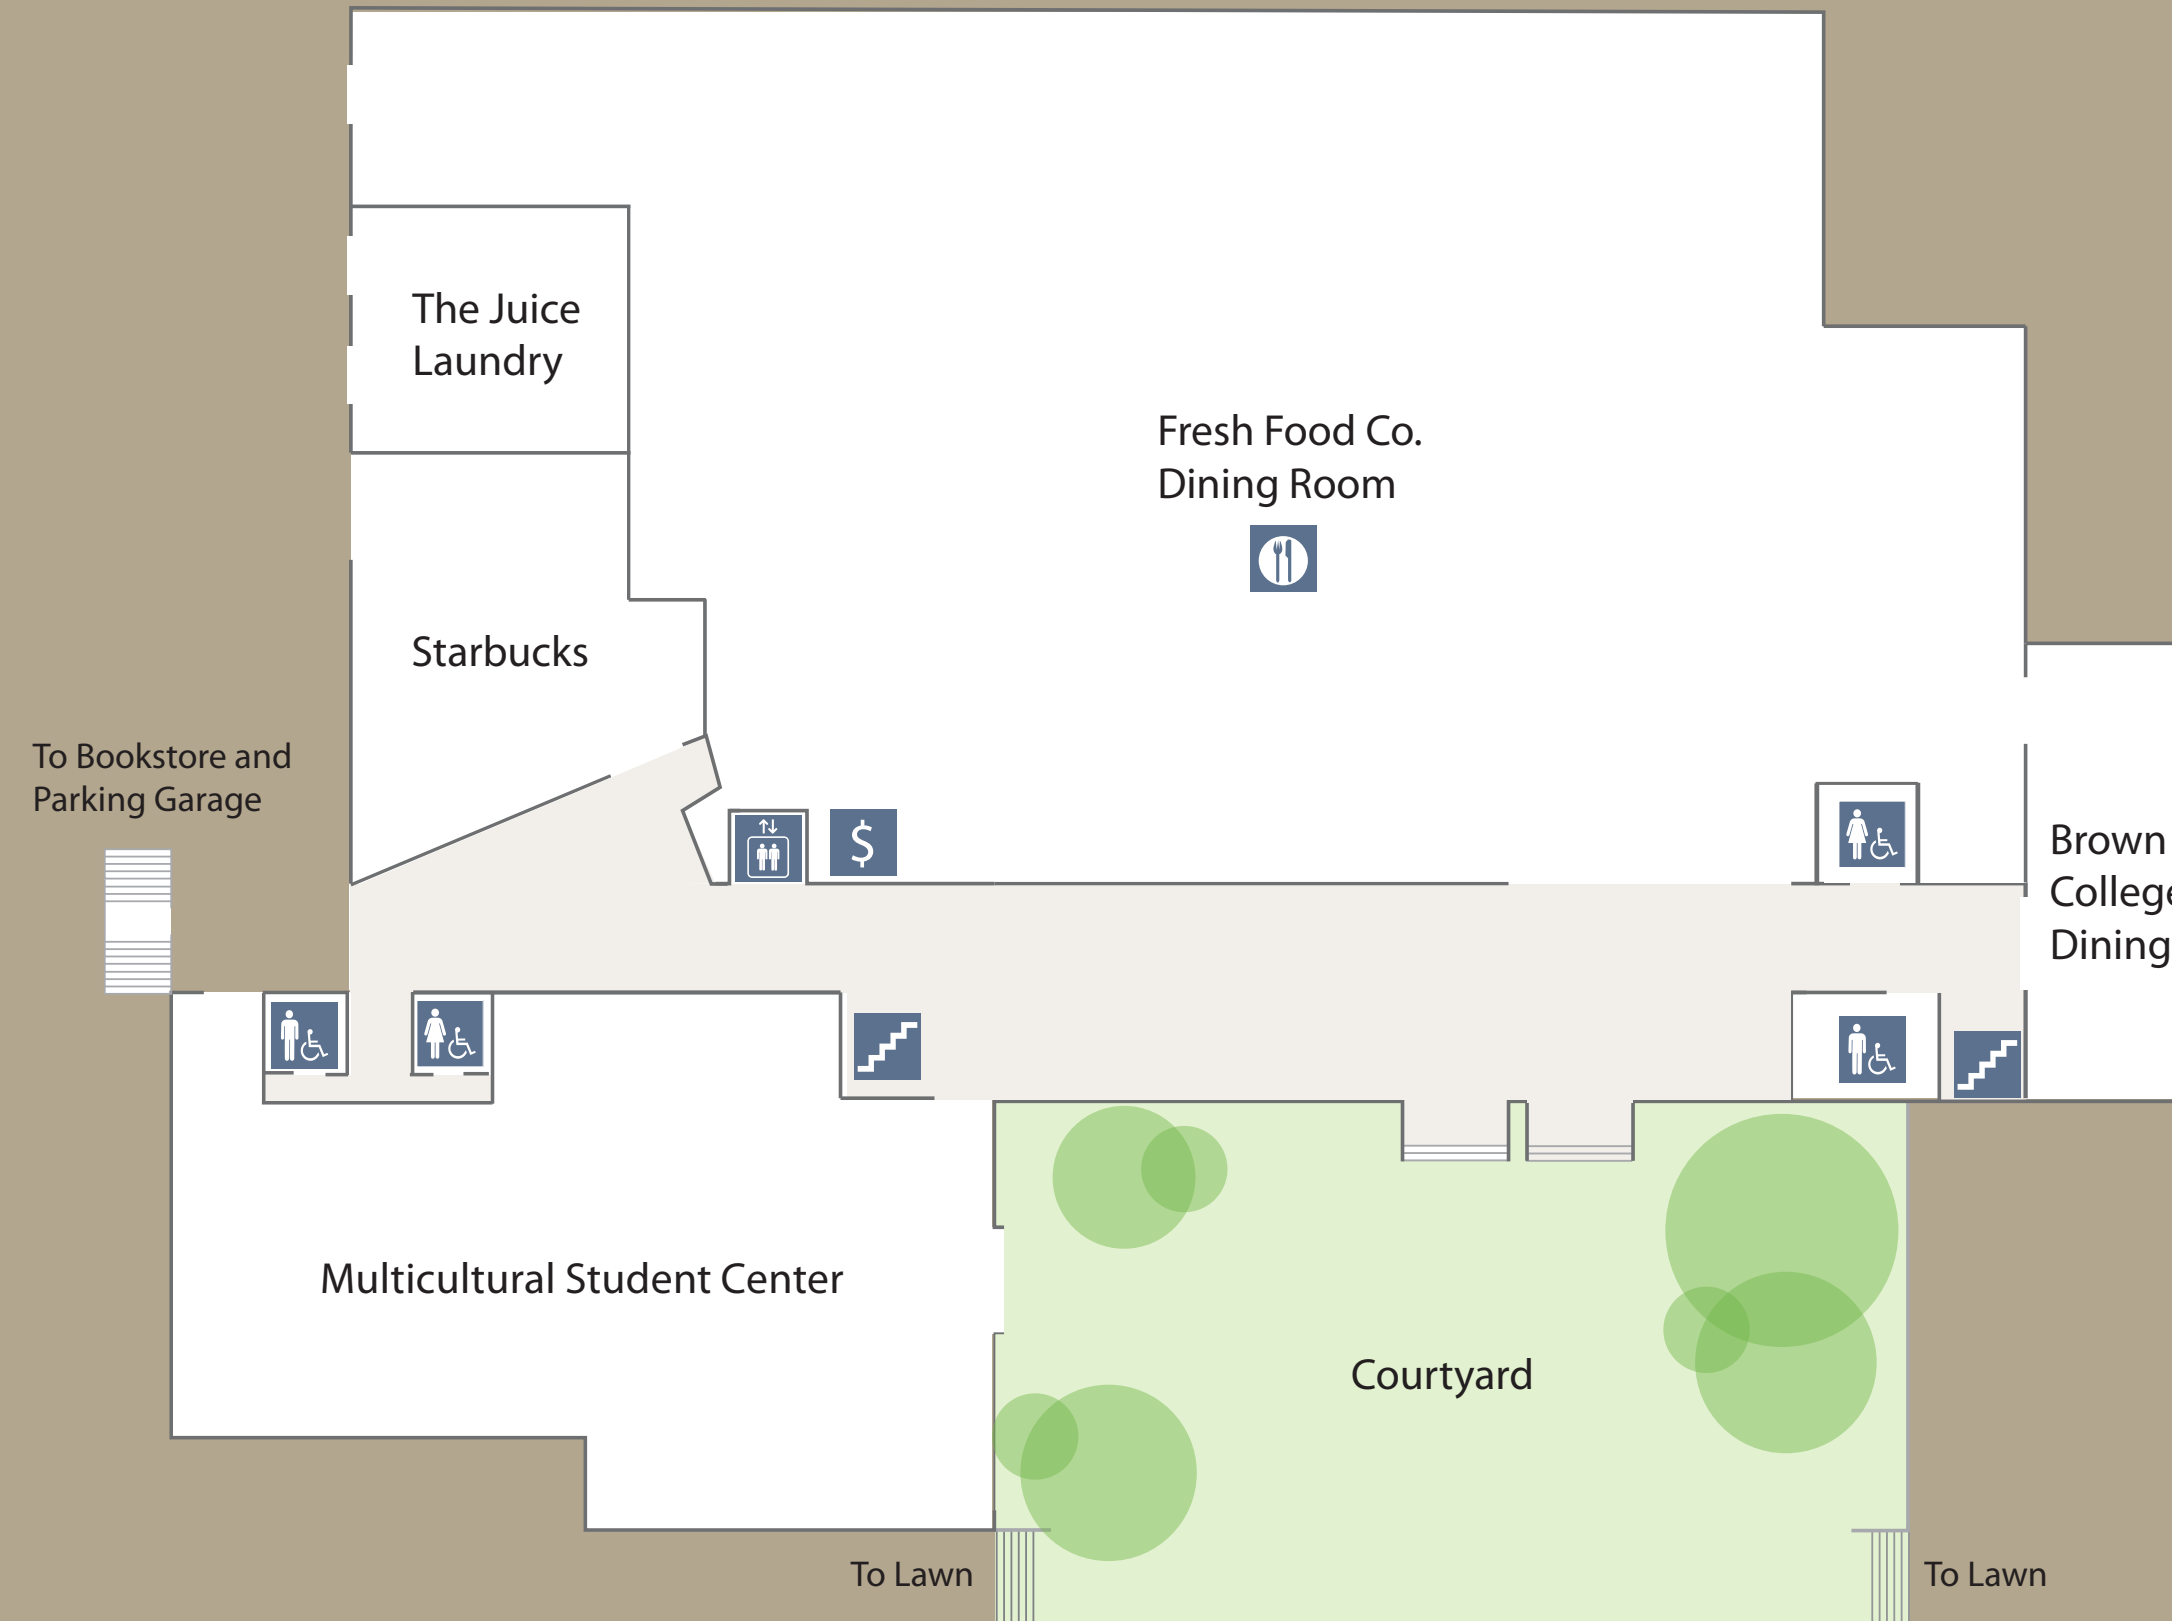

2

Brown College Dining
Fresh Food Co. Dining Hall
Multicultural Student Center
Starbucks
The Juice Laundry
Wells Fargo ATM

ACCESS TO:
Newcomb Courtyard
South Exit To:
Bookstore
Lawn
Parking Garage

-  You Are Here
-  Restroom
-  Elevator
-  Stairs
-  Dining
-  Vending
-  Information
-  Tickets
-  ATM