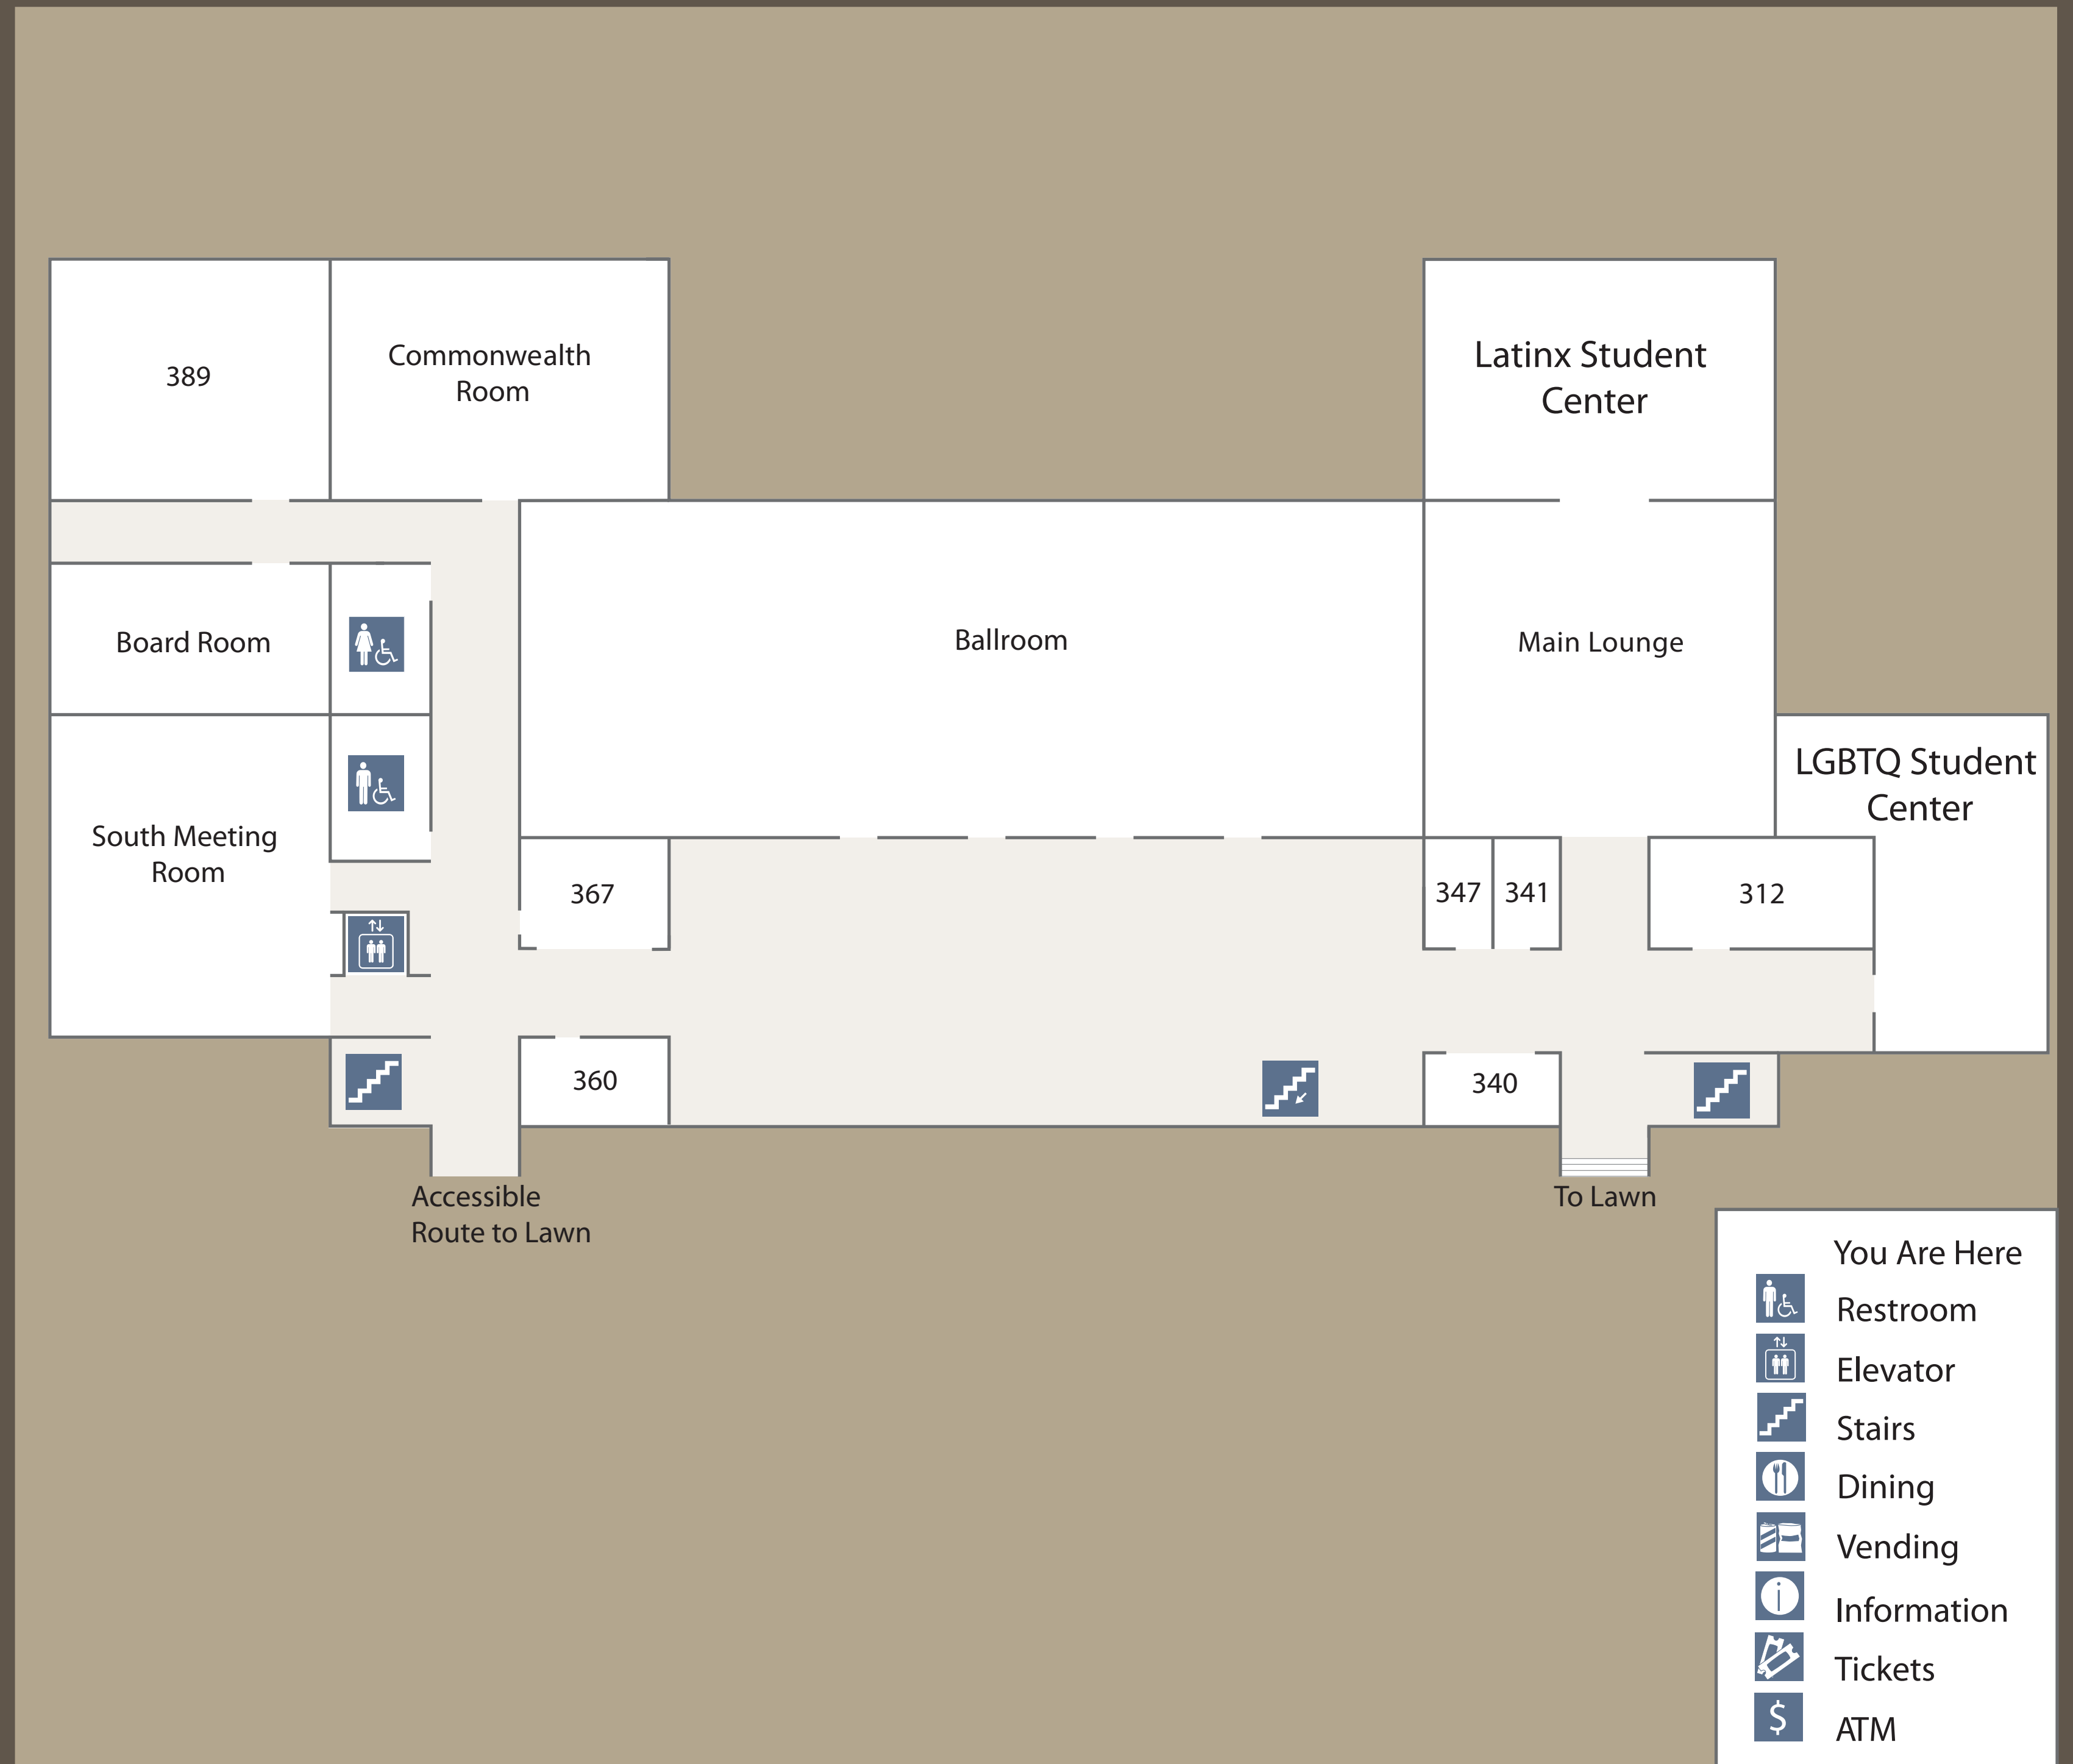

3

- Ballroom**
- Board Room** **376**
- Commonwealth Room** **388**
- Conference Room** **389**
- Latinx Student Center**
- LGBTQ Student Center**
- Main Lounge**
- Meeting Room** **360**
- South Meeting Room**

ACCESS TO:
Central Grounds
The Lawn
 (Rotunda/Chapel/Gardens)
Office of Admissions
 (Peabody Hall)

You Are Here

- Restroom
- Elevator
- Stairs
- Dining
- Vending
- Information
- Tickets
- ATM