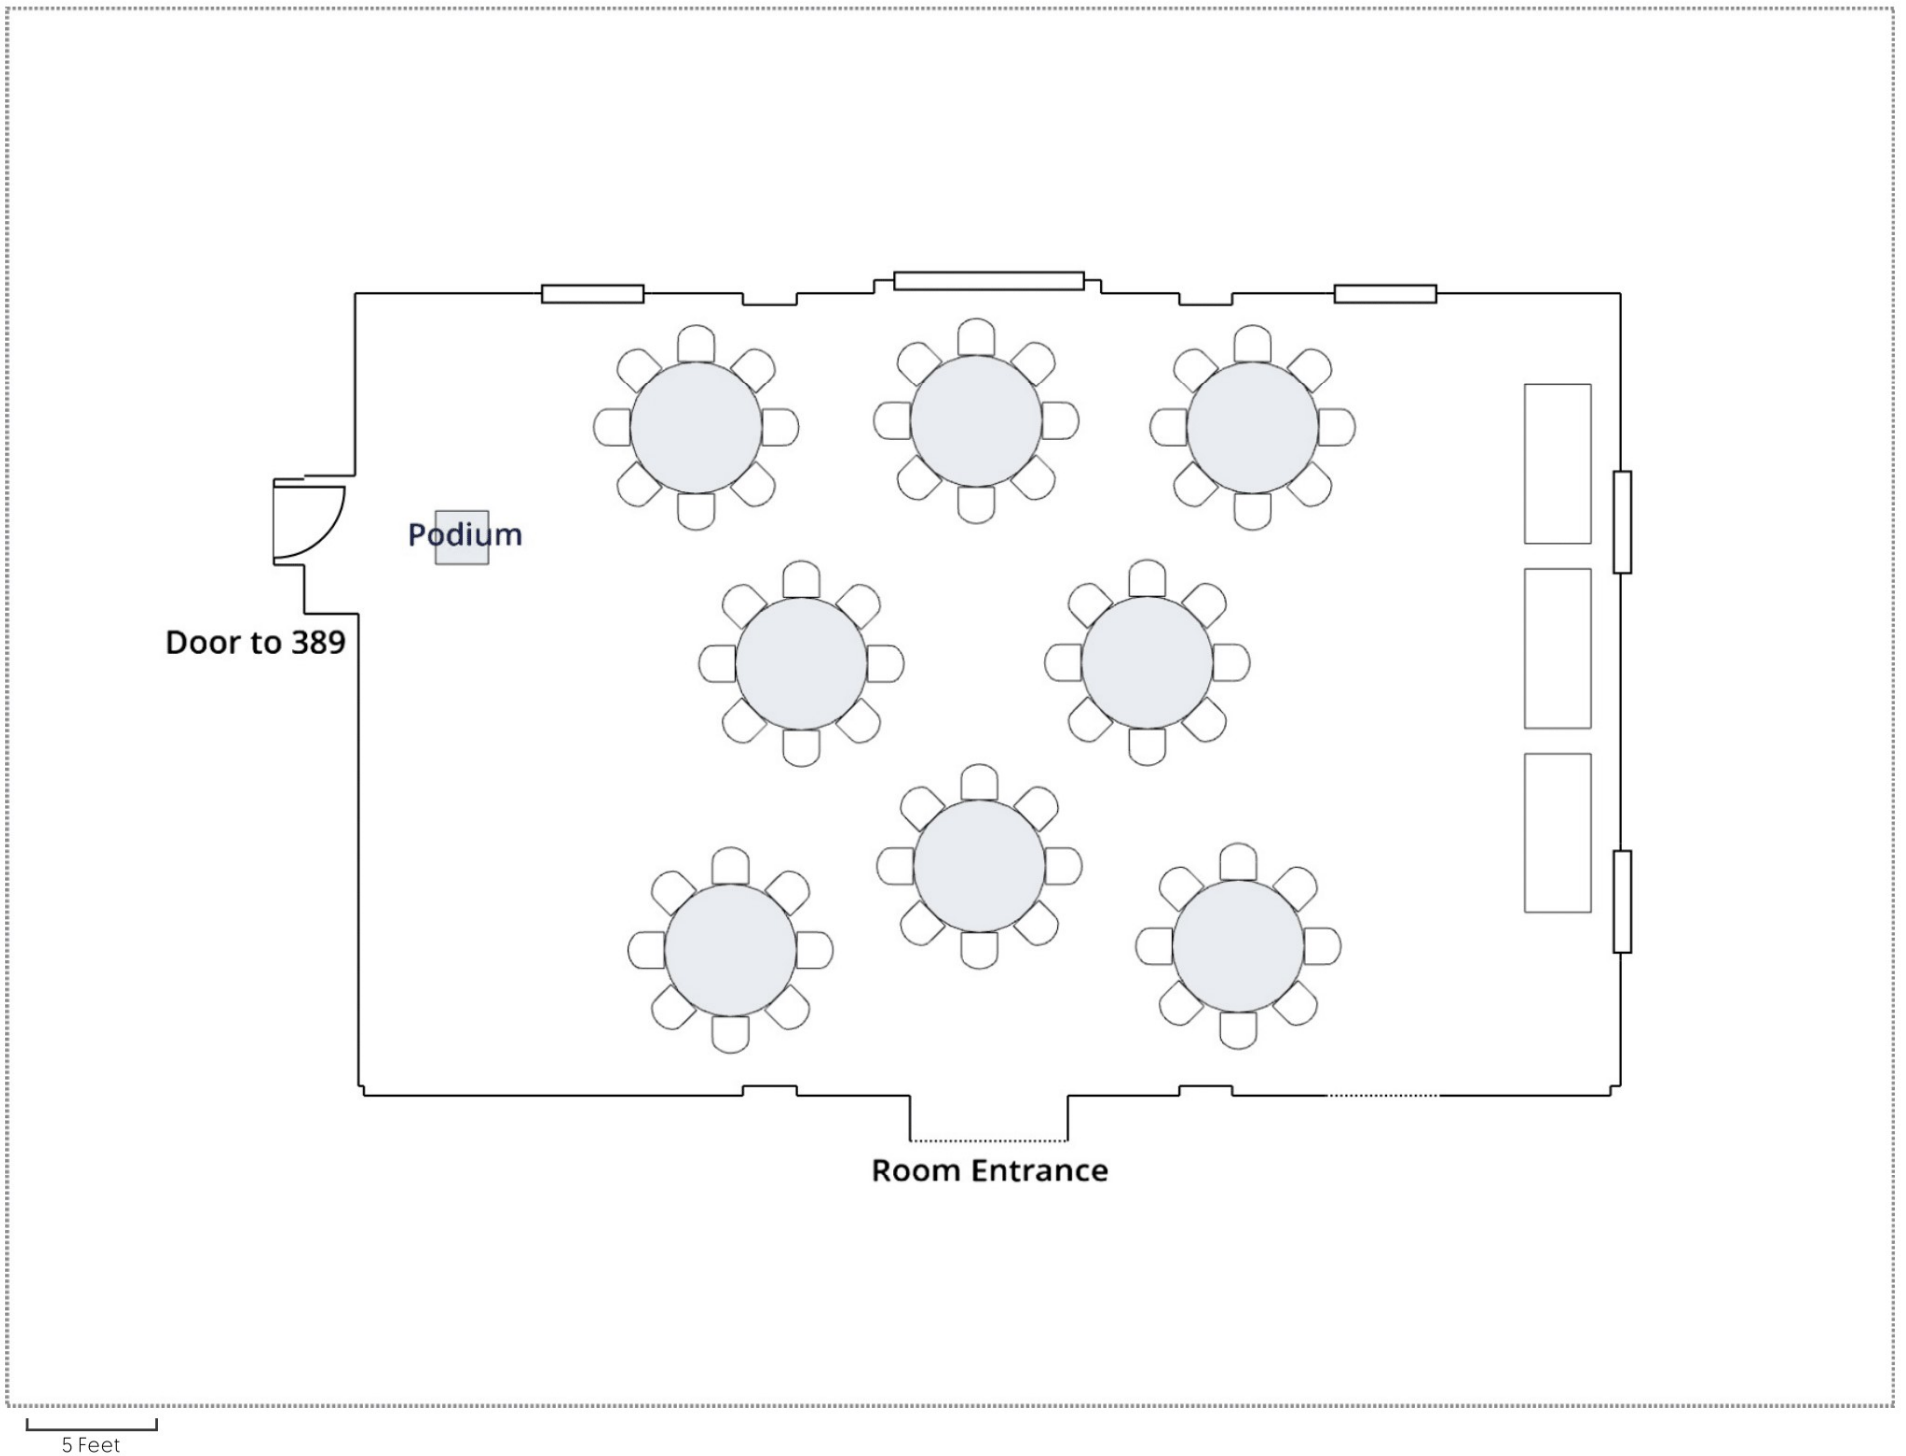

Commonwealth Room

100 Chairs

Exit to 389

Proj Screen
White Board

lectern

4' 0"

4' 0"

4' 0"

4' 0"

Hallway Entrance

5 Feet

Door to 389

Podium

Room Entrance

5 Feet

Commonwealth Room

5 Feet