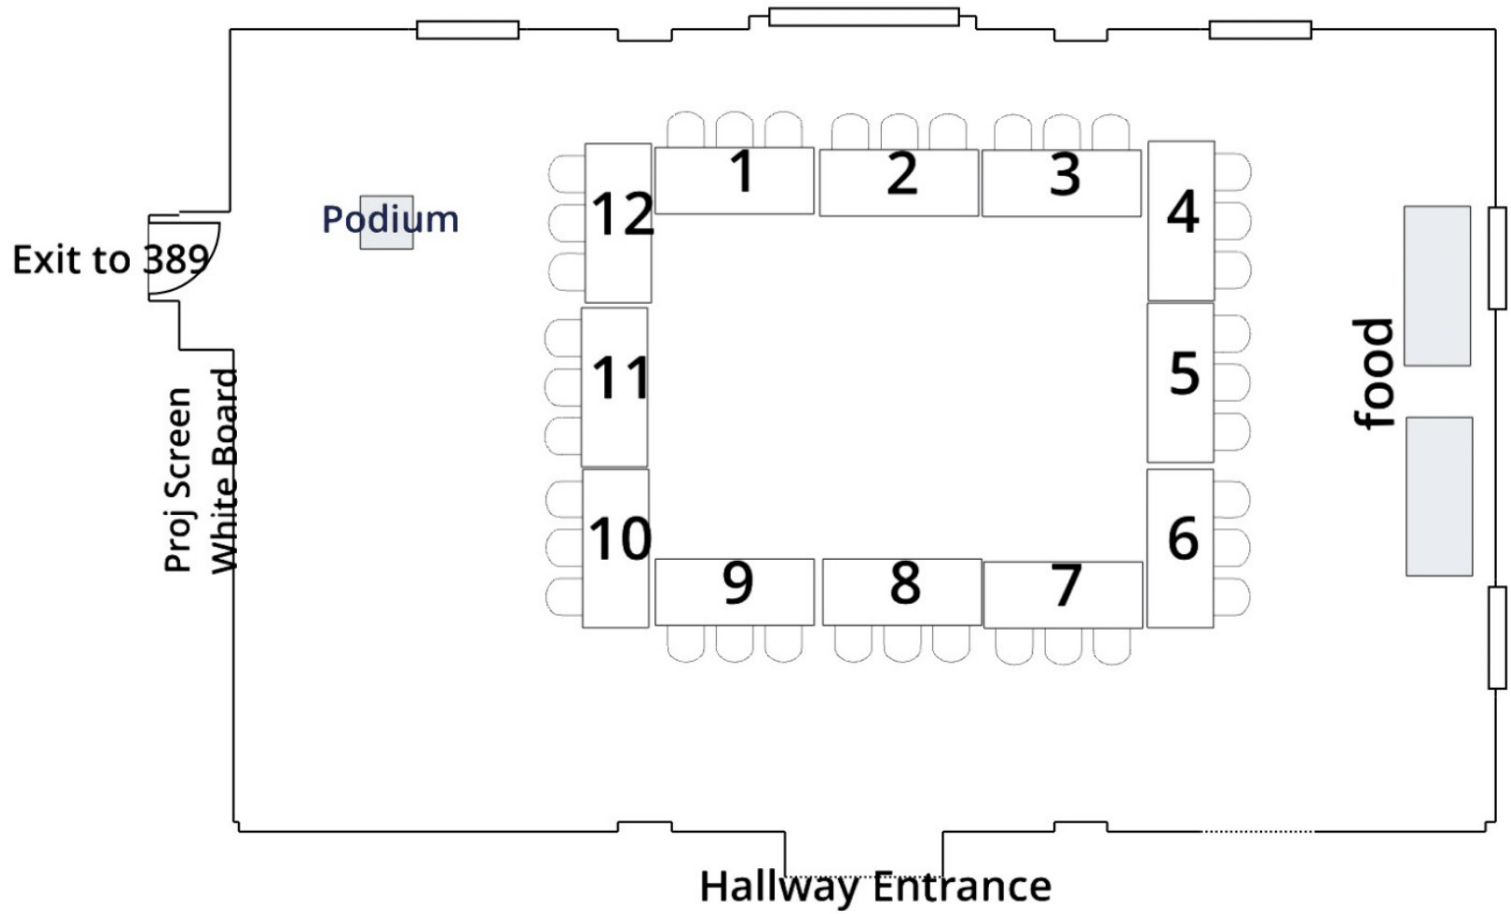

Commonwealth Room

100 Chairs

Exit to 389

Proj Screen
White Board

lectern

4' 0"

4' 0"

4' 0"

4' 0"

Hallway Entrance

5 Feet

Door to 389

Podium

Room Entrance

5 Feet

Commonwealth Room

5 Feet