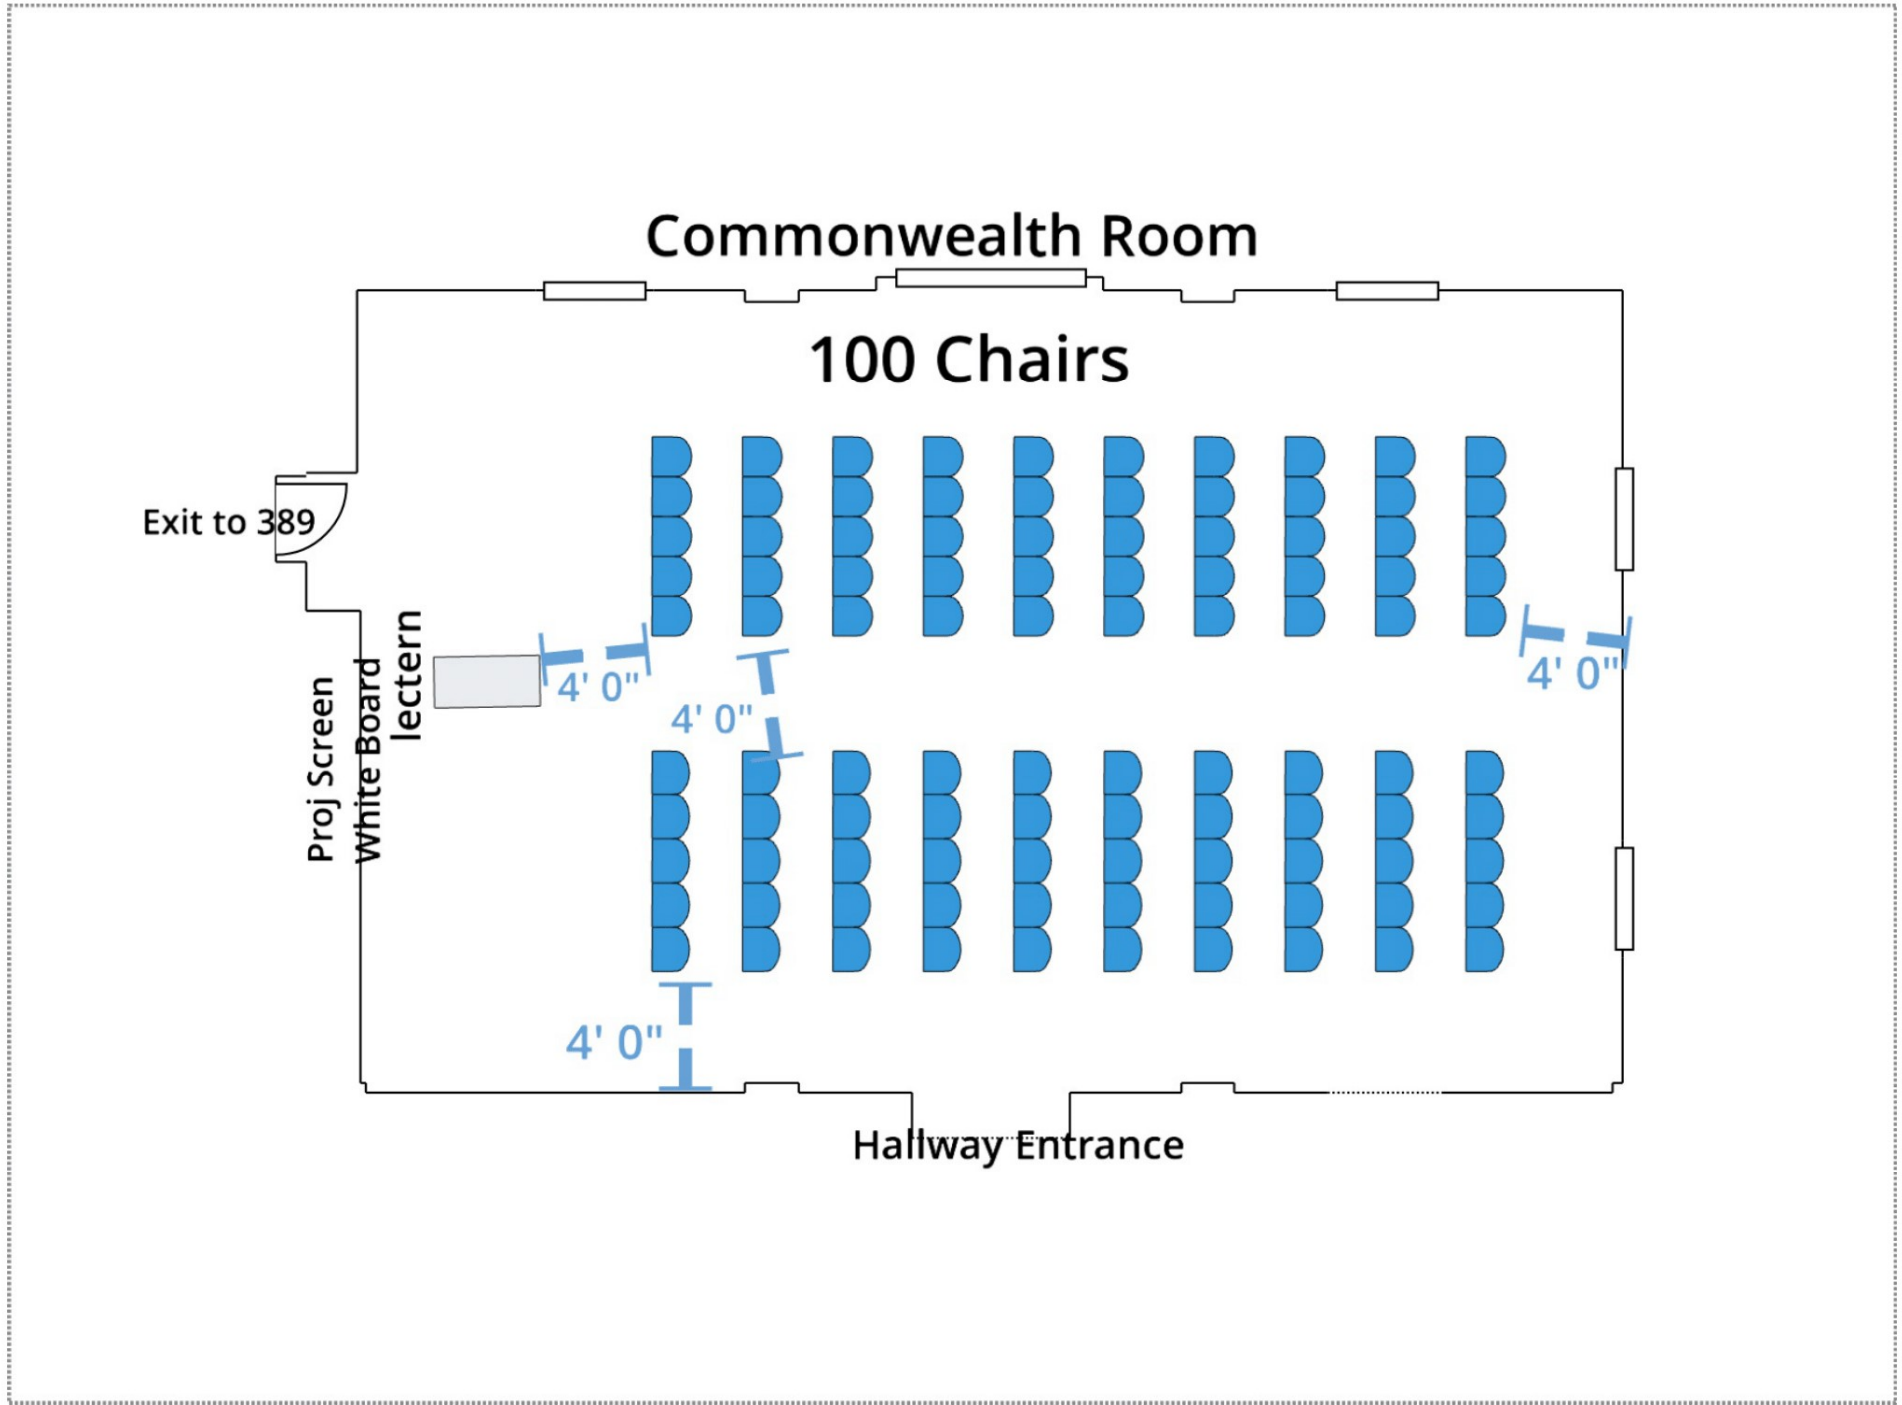

Commonwealth Room

100 Chairs

Exit to 389

Proj Screen
White Board

lectern

4' 0"

4' 0"

4' 0"

4' 0"

Hallway Entrance

5 Feet

Door to 389

Podium

Room Entrance

5 Feet

Commonwealth Room

5 Feet