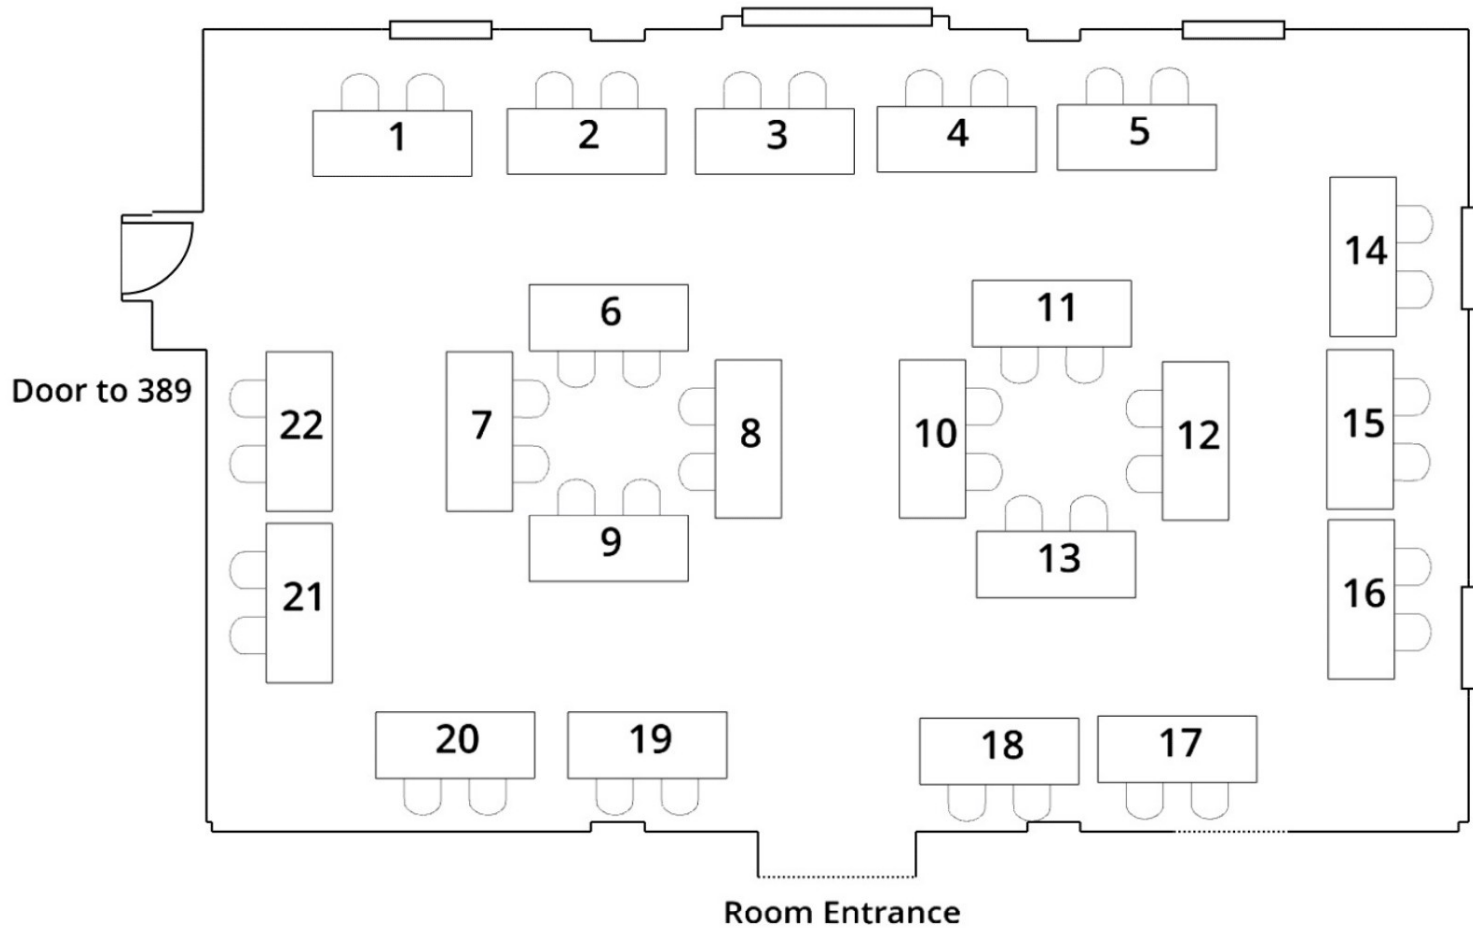

Commonwealth Room

100 Chairs

Exit to 389

Proj Screen
White Board

lectern

4' 0"

4' 0"

4' 0"

4' 0"

Hallway Entrance

5 Feet

Door to 389

Podium

Room Entrance

5 Feet

Commonwealth Room

5 Feet