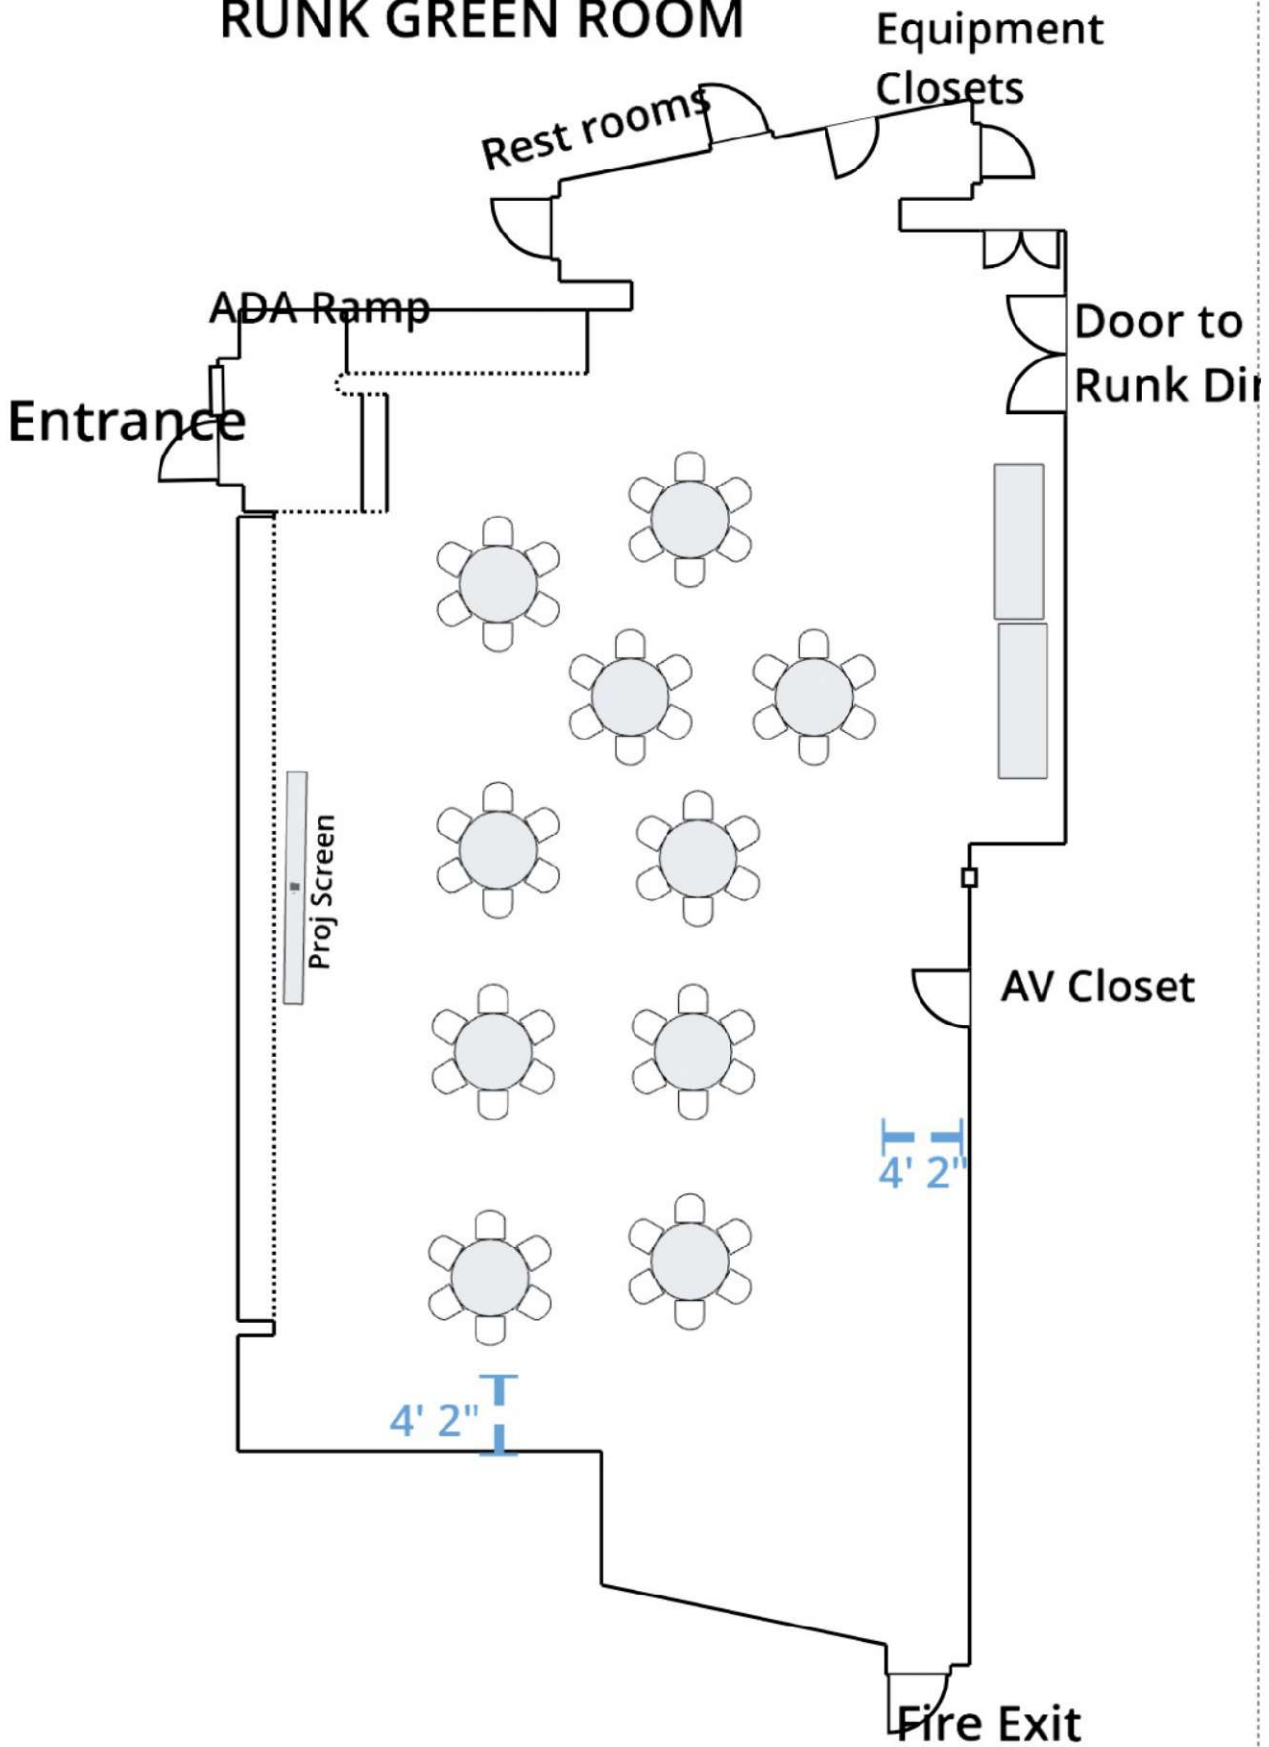

RUNK GREEN ROOM

5 Feet

RUNK GREEN ROOM

5 Feet