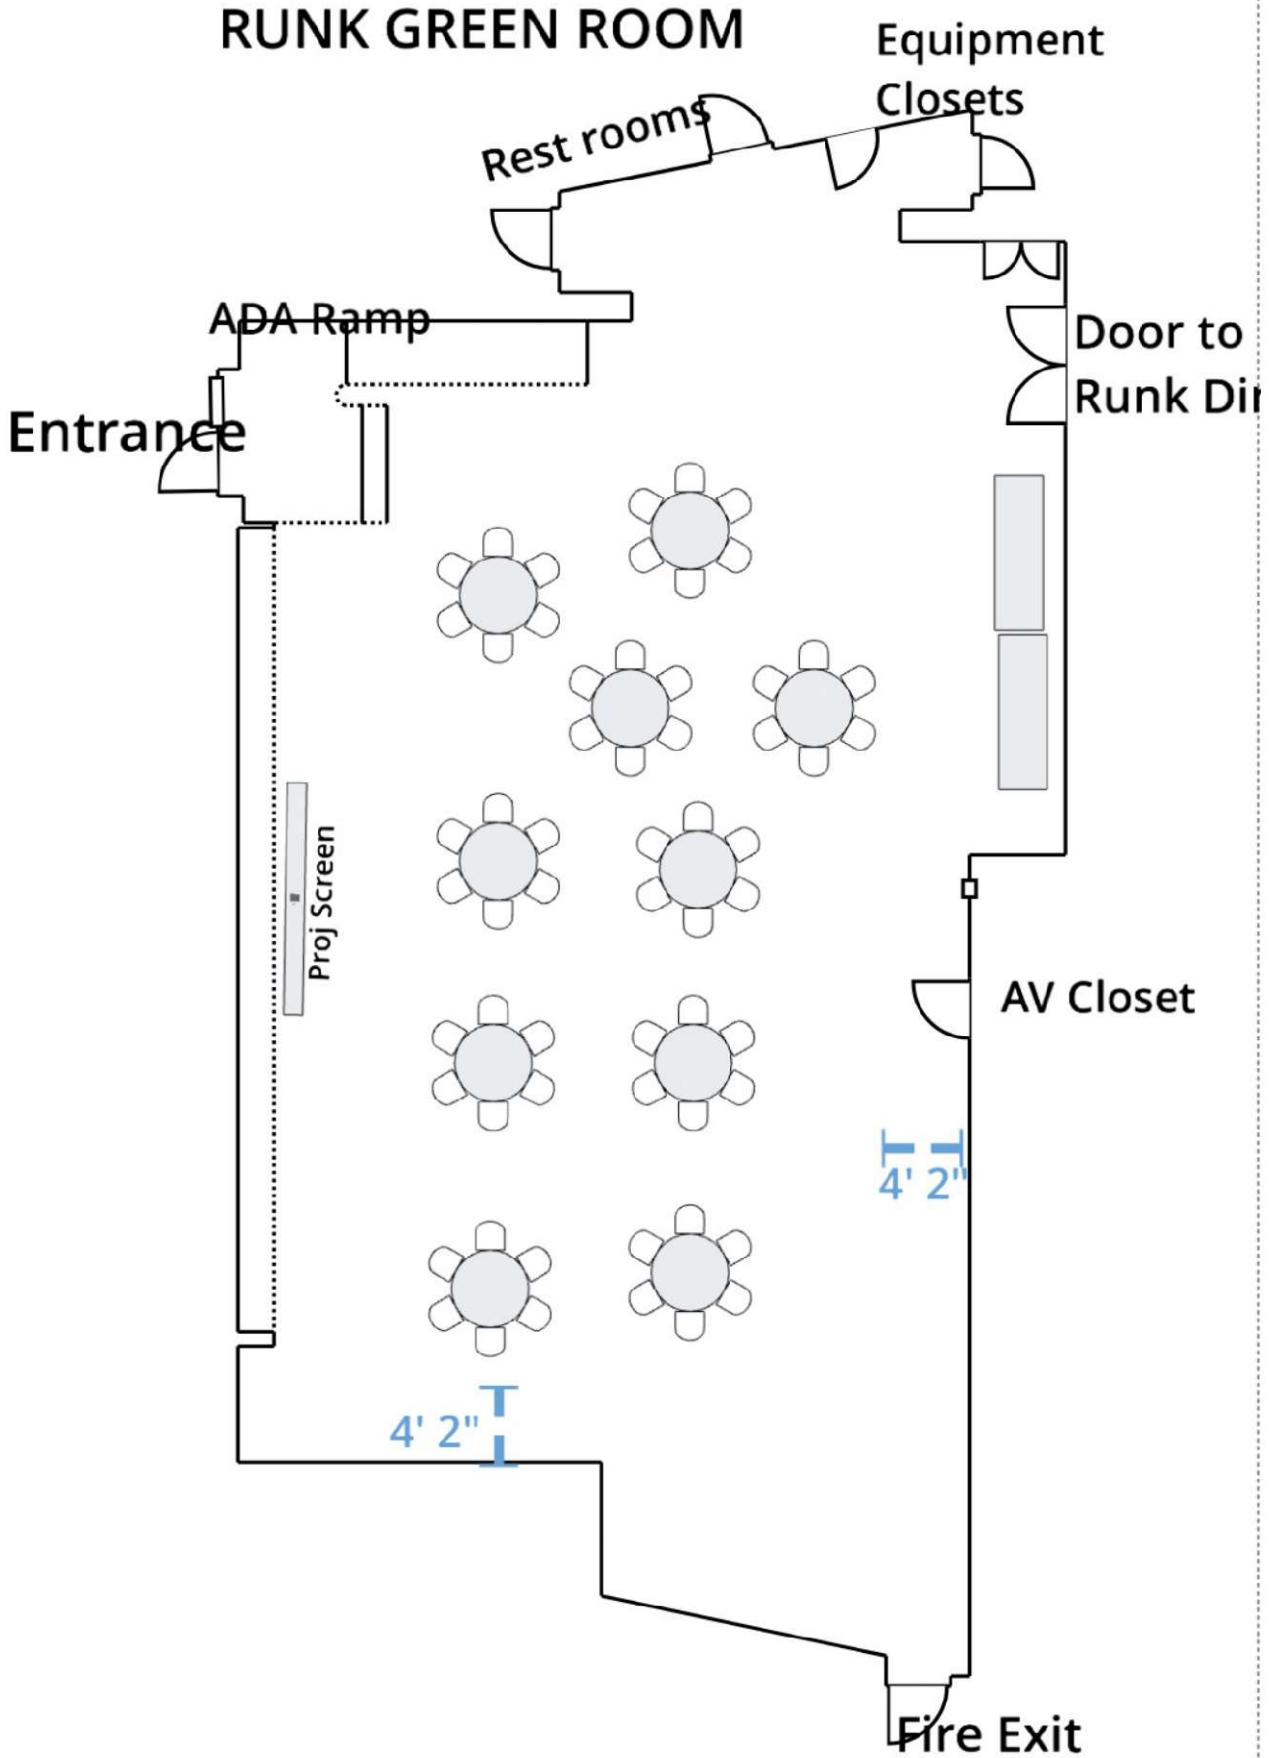

RUNK GREEN ROOM

5 Feet

RUNK GREEN ROOM

5 Feet